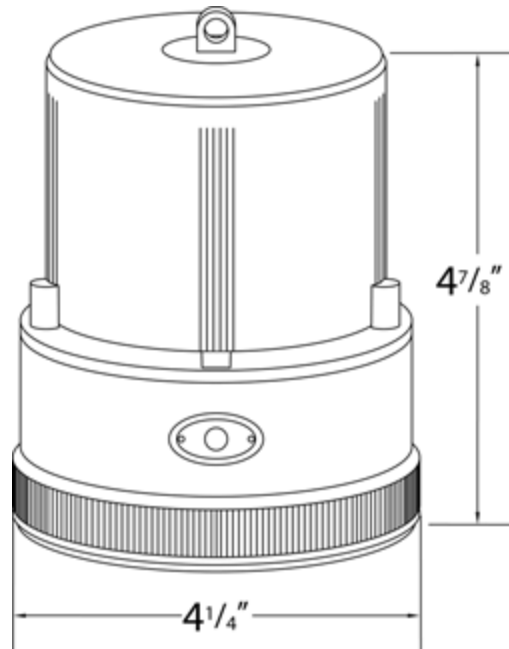

Magnetic Mount

Battery Operated

300 - 400 Hours of Operation on (TWO) D Batteries (Not Included)

Part # PSLM2-A

FEATURES

- 24 ultra-bright LEDs help conserve battery life
- 60 triple flashes per minute
- Strong magnet base holds lamp in place on a metal surface
- Photocell adjust intensity for low light situation

Weldon Parts - Jacksonville

1150 N. Lane Ave
Jacksonville, Florida 32254-2228
(904) 781-6120 (800) 883-7867
Fax: (904) 695-4475

Part # PSL-BKT

Optional Mounting Bracket